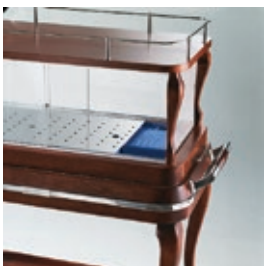

Pyxis 105

Cheese / Dessert Trolley with removable stainless tray, six eutectic chilling packs included

Length: 41"
Width: 22"
Height: 38"

Pyxis 106

Cheese / Dessert Trolley with top shelf and removable stainless steel tray. Six eutectic chilling packs included

Length: 41"
Width: 22"
Height: 46"