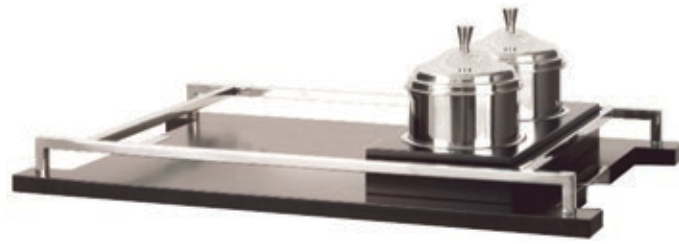

Volans

117/F

Top for sorbets