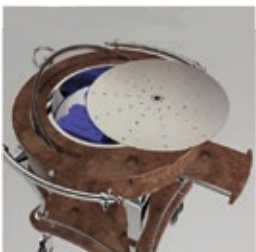

Tucana

108

Round Cheese / Dessert Trolley, 21" round stainless tray, Plexiglass roll-top lid and extractable shelf. Three eutectic chilling packs included

Diameter: 30"
Diameter with handles: 35"
Height: 43"